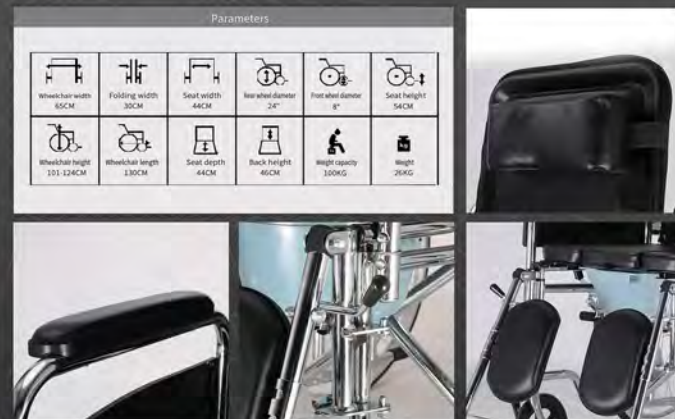

VH816

VH816

Chromed plated steel frame
Detachable elevating legrest
8" PVC front castor

Reclining high back
Detachable armrest
24" solid spoke wheel

Reclining high back

SPECIFICATIONS

Parameters					
 Wheelchair width 80CM	 Folding width 30CM	 Seat width 44CM	 Rear wheel diameter 24"	 Front wheel diameter 8"	 Seat height 54CM
 Wheelchair height 101-124CM	 Wheelchair length 130CM	 Seat depth 44CM	 Back height 46CM	 Weight capacity 100KG	 Weight 26KG